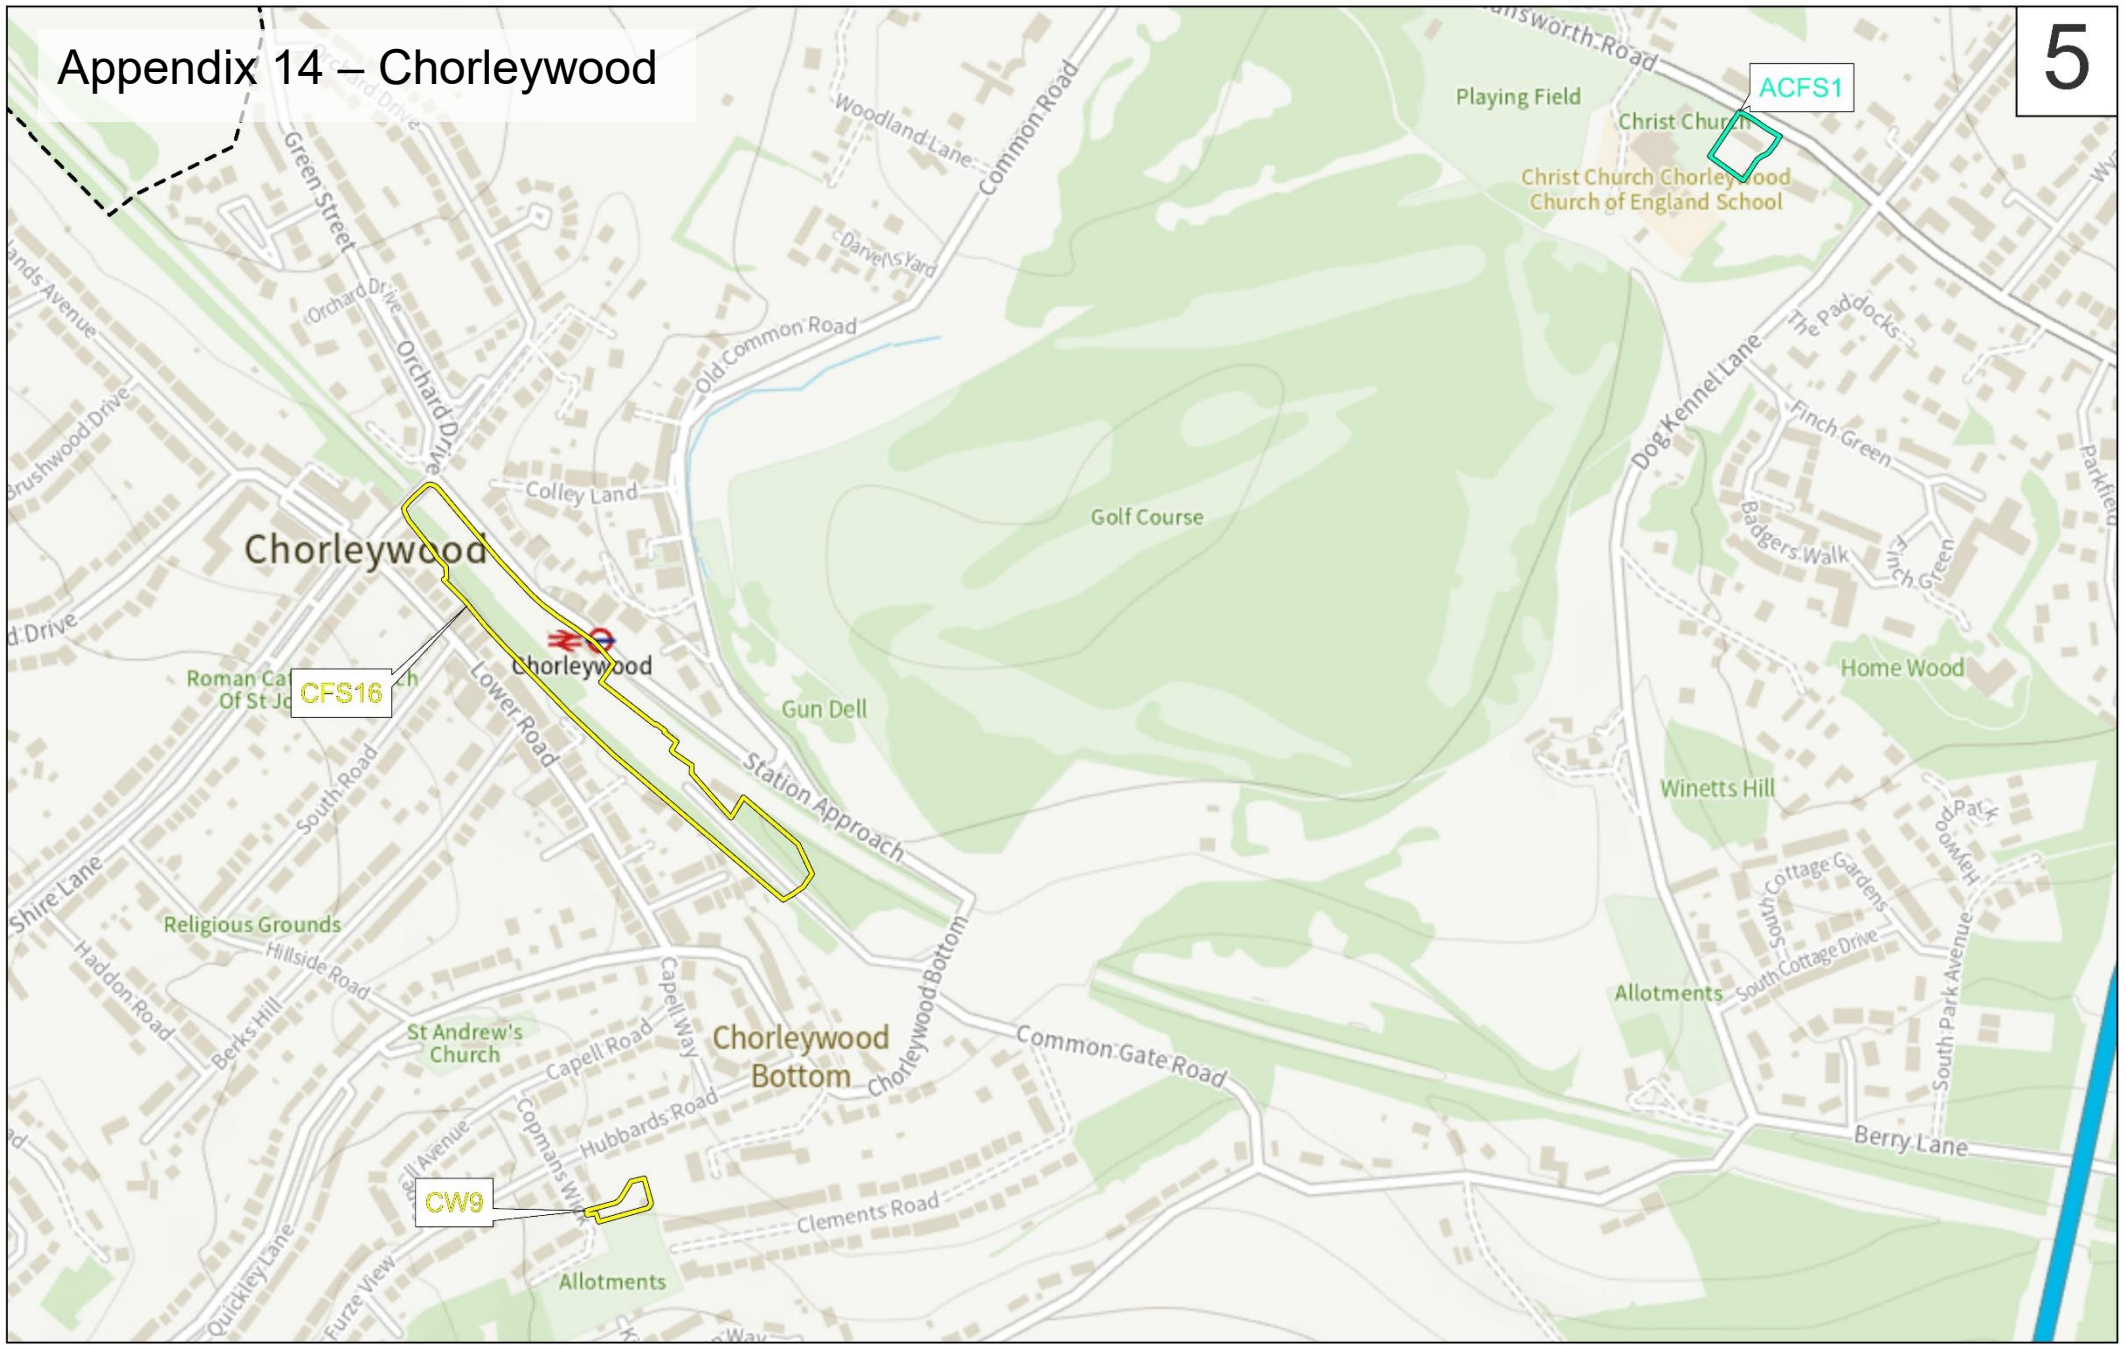

Appendix 14 – Chorleywood

Legend

- Brown Field Green Belt Site
- Low to Moderate Green Belt Harm Site
- Urban Brownfield Site
- <all other values>